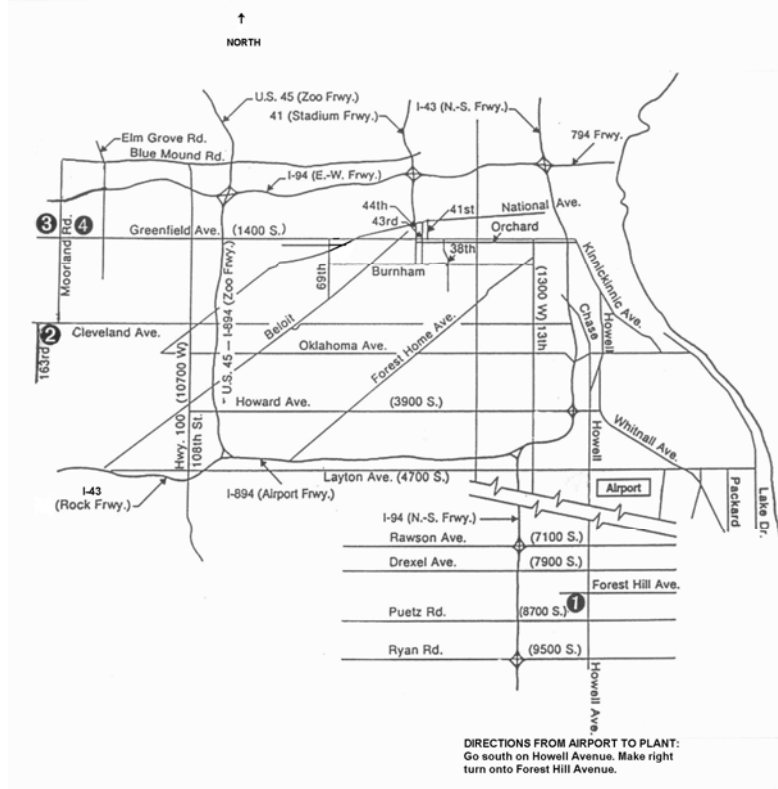

IMPORTANT MILWAUKEE AREA HOTEL INFO

The Konecranes Training Institute - located at 2712 South 163 Street – New Berlin, WI - has put aside a block of rooms at two area hotels for attendees of this course. Students are responsible for making their own reservations & guaranteeing late arrival (after 6:00 p.m.) if necessary. Please identify yourself as an attendee with Konecranes Training Institute (P&H) to receive our special rate.

BEST WESTERN MIDWAY HOTEL
1005 SOUTH MOORLAND ROAD
BROOKFIELD, WI 53005
262-786-9540

RATE: $72.00 U.S. PLUS TAX
Online Promo Code: KTI
Complimentary Weekday Full Breakfast
Coupon for Full Breakfast
Free High Speed Internet

COUNTRY INN & SUITES
1250 SOUTH MOORLAND ROAD
BROOKFIELD, WISCONSIN 53005
262-782-1400

RATE: $91.00 U.S. PLUS TAX
Complimentary Continental Breakfast
Champs Americana and Outback Steakhouse on premises
Free High Speed Internet

Course hours are 8am to 4pm.

Both hotels offer free shuttle service to and from the Institute each day. If you will be using this service, please notify the hotel at check-in. Meet in the main lobby of the hotel by 7:45 a.m. Parking at the Institute can be limited, so we always appreciate it when our guests take advantage of the shuttle service. Enter our parking lot from 163rd Street.

For shuttle service to and from the airport, please schedule this service when making hotel arrangements.

**Directions from
General Mitchell International Airport
to the Konecranes Training Institute
2712 South 163 Street, New Berlin, WI 53151**

From the airport, take the freeway spur (west) to I-94 West-stay in right lane (I-94 West actually is going north at that point), then stay on I-94 into downtown as it turns westbound and goes out to the suburbs. (You could take the 894 bypass during rush hour times, but the downtown route is more interesting and only a few minutes difference) Exit I-94 at Moorland Road South (2nd ramp), then go south several miles to Cleveland.

Turn right at Cleveland for just a few blocks then left on 163rd and immediate left into the parking lot. We face Cleveland, but the drive entrance is on 163rd street. Look for the Konecranes sign.

Other Area Hotels:

Holiday Inn Express
15451 West Beloit Road
New Berlin, WI 53151
262-787-0700

Brookfield Suites
1200 South Moorland Road
Brookfield, WI 53005
262-782-2900

Sheraton
375 South Moorland Road
Brookfield, WI 53005
262-364-1100

La Quinta Inn & Suites
15300 West Rock Ridge Road
New Berlin, WI 53151
262-717-0900

Call the Konecranes Training Institute at **866-821-4006** with any questions.